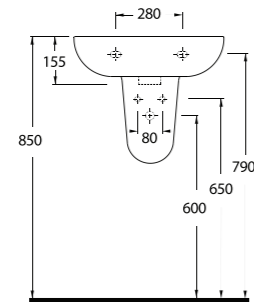

20451 Lissa

91501 Lissa

91451 Lissa

91351 Lissa

Oval lavabo 20202
yarım ayak ve 60402
tam ayak uyumludur.
Oval washbasin
compatible with
20202 half pedestal
and 60402 full
pedestal.

Köşeli Lavabo
Cornered Washbasin

Köşeli Lavabo
Cornered Washbasin

Köşeli Lavabo
Cornered Washbasin