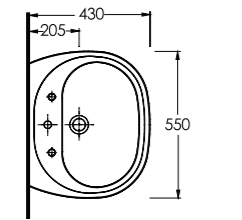

20451 Lissa

91501 Lissa

91451 Lissa

91351 Lissa

Oval lavabo 20202
yarım ayak ve 60402
tam ayak uyumludur.
Oval washbasin
compatible with
20202 half pedestal
and 60402 full
pedestal.

Köşeli Lavabo
Cornered Washbasin

Köşeli Lavabo
Cornered Washbasin

Köşeli Lavabo
Cornered Washbasin