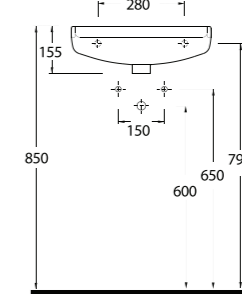

10551 Likya

10501 Likya

10451 Likya

20501 Lissa

Oval lavabo 10302
yarım ayak ve 60402
tam ayak uyumludur.
Oval washbasin
compatible with 10302
half pedestal and
60402 full pedestal.

Oval lavabo 10202
yarım ayak ve 60402
tam ayak uyumludur.
Oval washbasin
compatible with 10202
half pedestal and
60402 full pedestal.

Oval lavabo 10202
yarım ayak ve 60402
tam ayak uyumludur.
Oval washbasin
compatible with 10202
half pedestal and
60402 full pedestal.

Oval lavabo 20202
yarım ayak ve 60402
tam ayak uyumludur.
Oval washbasin
compatible with 20202
half pedestal and
60402 full pedestal.

20451 Lissa

91501 Lissa

91451 Lissa

91351 Lissa

Oval lavabo 20202
yarım ayak ve 60402
tam ayak uyumludur.
Oval washbasin
compatible with
20202 half pedestal
and 60402 full
pedestal.

Köşeli Lavabo
Cornered Washbasin

Köşeli Lavabo
Cornered Washbasin

Köşeli Lavabo
Cornered Washbasin