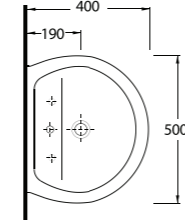

20451 Lissa

91501 Lissa

91451 Lissa

91351 Lissa

Oval lavabo 20202
yarım ayak ve 60402
tam ayak uyumludur.
Oval washbasin
compatible with
20202 half pedestal
and 60402 full
pedestal.

Köşeli Lavabo
Cornered Washbasin

Köşeli Lavabo
Cornered Washbasin

Köşeli Lavabo
Cornered Washbasin