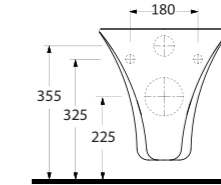

Washbasins and toilet seats have hygienic properties and these properties have been proven both by TSE laboratories and by fully equipped accredited laboratories. Antibacterial particles embedded in nanoscale inside the glass matrix were activated by sintering to achieve lifetime effect.