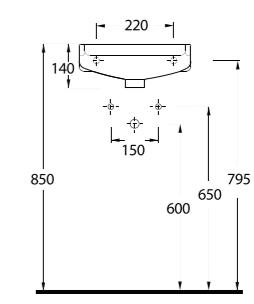

10551 Likya

10501 Likya

10451 Likya

20501 Lissa

Oval lavabo 10302
yarım ayak ve 60402
tam ayak uyumludur.
Oval washbasin
compatible with 10302
half pedestal and
60402 full pedestal.

Oval lavabo 10202
yarım ayak ve 60402
tam ayak uyumludur.
Oval washbasin
compatible with 10202
half pedestal and
60402 full pedestal.

Oval lavabo 10202
yarım ayak ve 60402
tam ayak uyumludur.
Oval washbasin
compatible with 10202
half pedestal and
60402 full pedestal.

Oval lavabo 20202
yarım ayak ve 60402
tam ayak uyumludur.
Oval washbasin
compatible with 20202
half pedestal and
60402 full pedestal.

20451 Lissa

91501 Lissa

91451 Lissa

91351 Lissa

Oval lavabo 20202
yarım ayak ve 60402
tam ayak uyumludur.
Oval washbasin
compatible with
20202 half pedestal
and 60402 full
pedestal.

Köşeli Lavabo
Cornered Washbasin

Köşeli Lavabo
Cornered Washbasin

Köşeli Lavabo
Cornered Washbasin