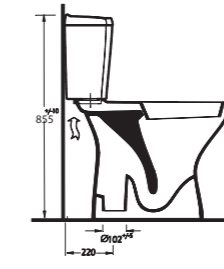

Aquasave Klozetler 6 Litre yerine 4 Litre su ile etkin temizlik sağlar.
Aquasave significantly reduces the water used in flushing from 6 to 4 liters.