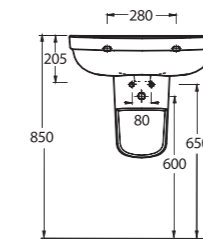

Aquasave Klozetler 6 Litre yerine 4 Litre su ile etkin temizlik sağlar.
Aquasave significantly reduces the water used in flushing from 6 to 4 liters.