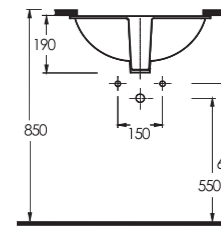

Tezgah Altı Lavabolar

Pınara Serisi'nde, tezgah altı olarak kullanılan oval formda, 3 farklı ebatta ürün bulunuyor. Dikdörtgen formda 2 farklı ebatta tasarlanmış tezgah altı lavabolar ise, farklı ve modern bir seçenek olarak göze çarpıyor.

Under Counter / Counter Top Washbasins

There are 3 different types in Pınara serie, which are used as undercounter washbasins in oval form.

Tezgah Altı Lavabolar

Under Counter / Counter Top Washbasins

91551 Pınara

Oval
Tezgah Altı Lavabo
55 x 46,5 cm
Oval
Undercounter
Washbasin

91531 Pınara

Oval
Tezgah Altı Lavabo
53,5 x 44,5 cm
Oval
Undercounter
Washbasin

91461 Pınara

Oval
Tezgah Altı Lavabo
46,5 x 37 cm
Oval
Undercounter
Washbasin