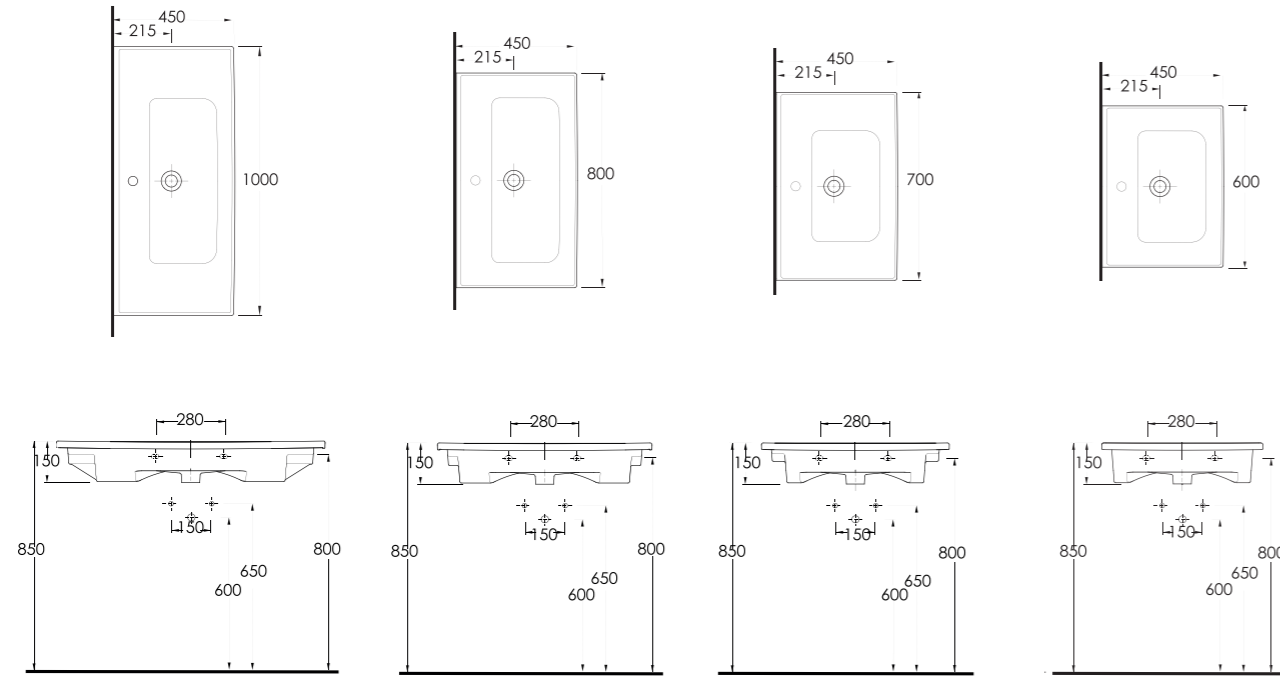

35731

Lagina  
70 cm

İnce Bantlı Lavabo  
Mobilya uyumludur.  
Slim Band Washbasin  
compatible with bathroom  
furnitures.

35631

Lagina  
60 cm

İnce Bantlı Lavabo  
Mobilya uyumludur.  
Slim Band Washbasin  
compatible with bathroom  
furnitures.