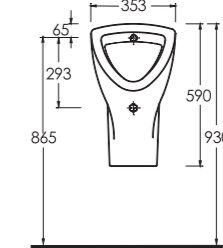

Pisuarlar

Üstten ve arkadan temiz su girişli Olympos Pisuarlar alttan ve duvardan pis su çıkışı olarak kullanılabilir. Ayrıca Sinda, Karya serileri içinde yer alan pisuarlar isteğe bağlı olarak kapaklı kullanılabilir.

Urinals

Olympos top and back water inlet urinal can be used as waste water outlet from the wall and bottom. Urinals come with or without covers according to your preference. Karya and Sinda series urinals use separators to divide areas into distinct sections.

Pisuarlar

Urinals

Ankastre Fotoselli
Pisuar
Integrated Sensor
Urinal

Susuz Pisuar
EVB3152 Kartuşu
uyumludur.
Waterless Urinal

Arkadan Su Girişli
Pisuar
Back Water Inlet Urinal

Arkadan Su Girişli
Pisuar
Back Water Inlet Urinal

Arkadan Su Girişli
Pisuar
Back Water
Inlet Urinal