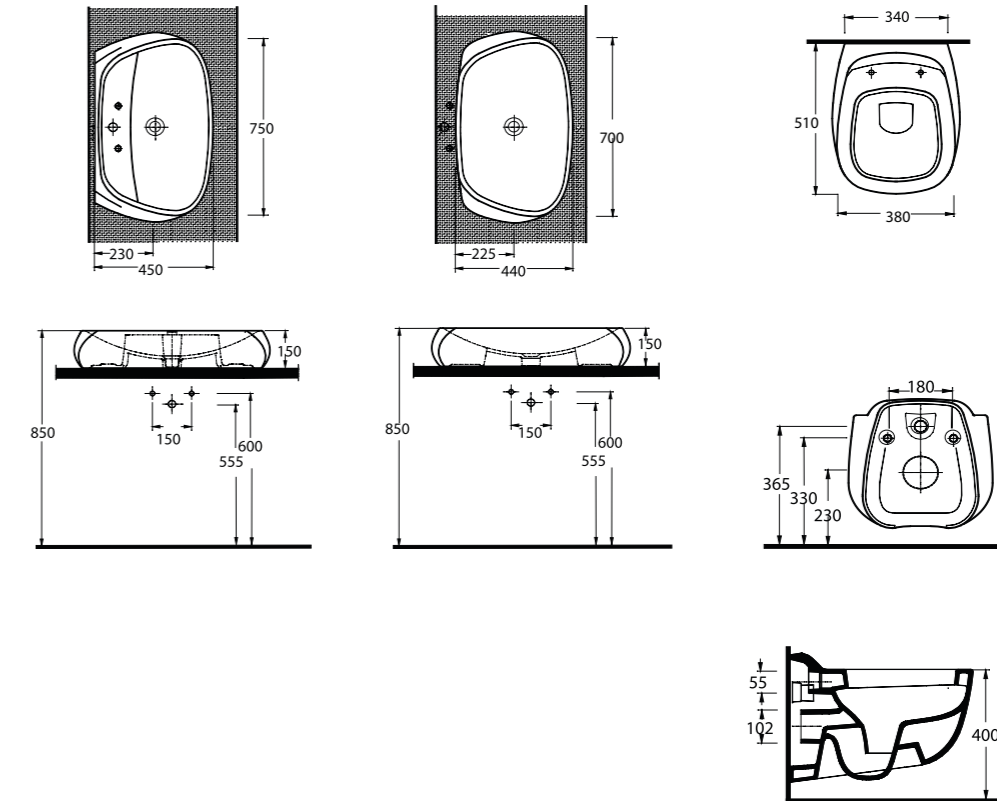

56711

Batarya Delikli Lavabo
Banyo Mobilyası
uyumludur.
Bowl Washbasin with
tap hole compatible with
bathroom furnitures.

56701

Batarya Deliksiz Lavabo
Banyo Mobilyası
uyumludur.
Bowl Washbasin without
tap hole compatible with
bathroom furnitures.

56303

Asma Klozet
Gömme Rezervuar
uyumludur.
Wall-mounted WC
Compatible with concealed
cistern.