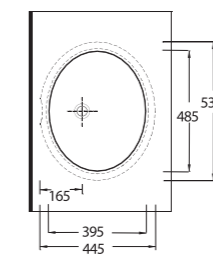

Tezgah Altı Lavabolar

Pınara Serisi'nde, tezgah altı olarak kullanılan oval formda, 3 farklı ebatta ürün bulunuyor. Dikdörtgen formda 2 farklı ebatta tasarlanmış tezgah altı lavabolar ise, farklı ve modern bir seçenek olarak göze çarpıyor.

Under Counter / Counter Top Washbasins

There are 3 different types in Pınara serie, which are used as undercounter washbasins in oval form.

Tezgah Altı Lavabolar

Under Counter / Counter Top Washbasins

91551 Pınara

Oval
Tezgah Altı Lavabo
55 x 46,5 cm
Oval
Undercounter
Washbasin

91531 Pınara

Oval
Tezgah Altı Lavabo
53,5 x 44,5 cm
Oval
Undercounter
Washbasin

91461 Pınara

Oval
Tezgah Altı Lavabo
46,5 x 37 cm
Oval
Undercounter
Washbasin