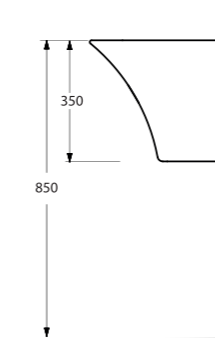

Washbasins and toilet seats have hygienic properties and these properties have been proven both by TSE laboratories and by fully equipped accredited laboratories. Antibacterial particles embedded in nanoscale inside the glass matrix were activated by sintering to achieve lifetime effect.