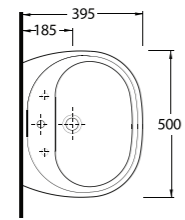

20451 Lissa

91501 Lissa

91451 Lissa

91351 Lissa

Oval lavabo 20202
yarım ayak ve 60402
tam ayak uyumludur.
Oval washbasin
compatible with
20202 half pedestal
and 60402 full
pedestal.

Köşeli Lavabo
Cornered Washbasin

Köşeli Lavabo
Cornered Washbasin

Köşeli Lavabo
Cornered Washbasin