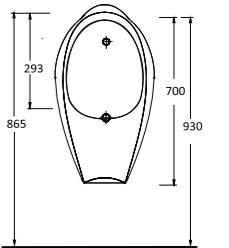

Pisuarlar

Üstten ve arkadan temiz su girişli Olympos Pisuarlar alttan ve duvardan pis su çıkışı olarak kullanılabilir. Ayrıca Sinda, Karya serileri içinde yer alan pisuarlar isteğe bağlı olarak kapaklı kullanılabilir.

Urinals

Olympos top and back water inlet urinal can be used as waste water outlet from the wall and bottom. Urinals come with or without covers according to your preference. Karya and Sinda series urinals use separators to divide areas into distinct sections.

Pisuarlar

Urinals

Ankastre Fotoselli
Pisuar
Integrated Sensor
Urinal

Susuz Pisuar
EVB3152 Kartuşu
uyumludur.
Waterless Urinal

Arkadan Su Girişli
Pisuar
Back Water Inlet Urinal

Arkadan Su Girişli
Pisuar
Back Water Inlet Urinal

Arkadan Su Girişli
Pisuar
Back Water
Inlet Urinal