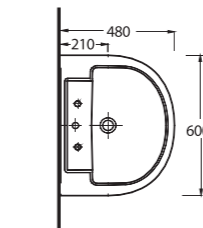

Aquasave Klozetler 6 Litre yerine 4 Litre su ile etkin temizlik sağlar.
Aquasave significantly reduces the water used in flushing from 6 to 4 liters.