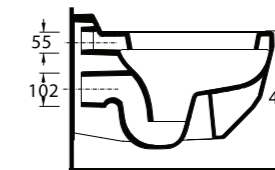

Aquasave Klozetler 6 Litre yerine 4 Litre su ile etkin temizlik sağlar.
Aquasave significantly reduces the water used in flushing from 6 to 4 liters.