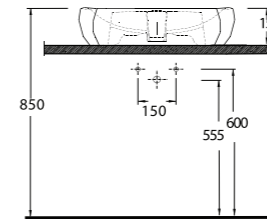

Aquasave Klozetler 6 Litre yerine 4 Litre su ile etkin temizlik sağlar.
Aquasave significantly reduces the water used in flushing from 6 to 4 liters.