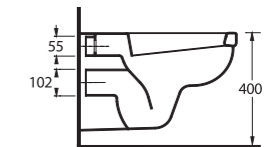

Aquasave Klozetler 6 Litre yerine 4 Litre su ile etkin temizlik sağlar.
Aquasave significantly reduces the water used in flushing from 6 to 4 liters.