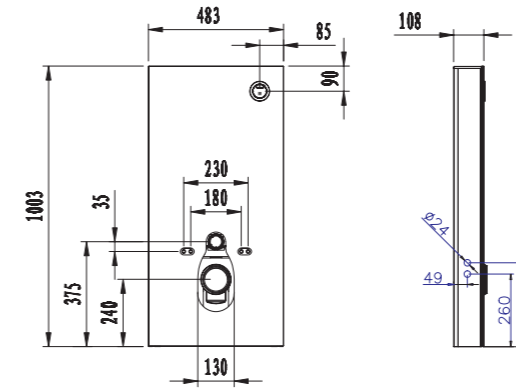

Duvara Tam Dayalı Tek
Parça WC uyumludur.
White Glass Cistern
compatible with Stand
Alone Back to Wall WC.