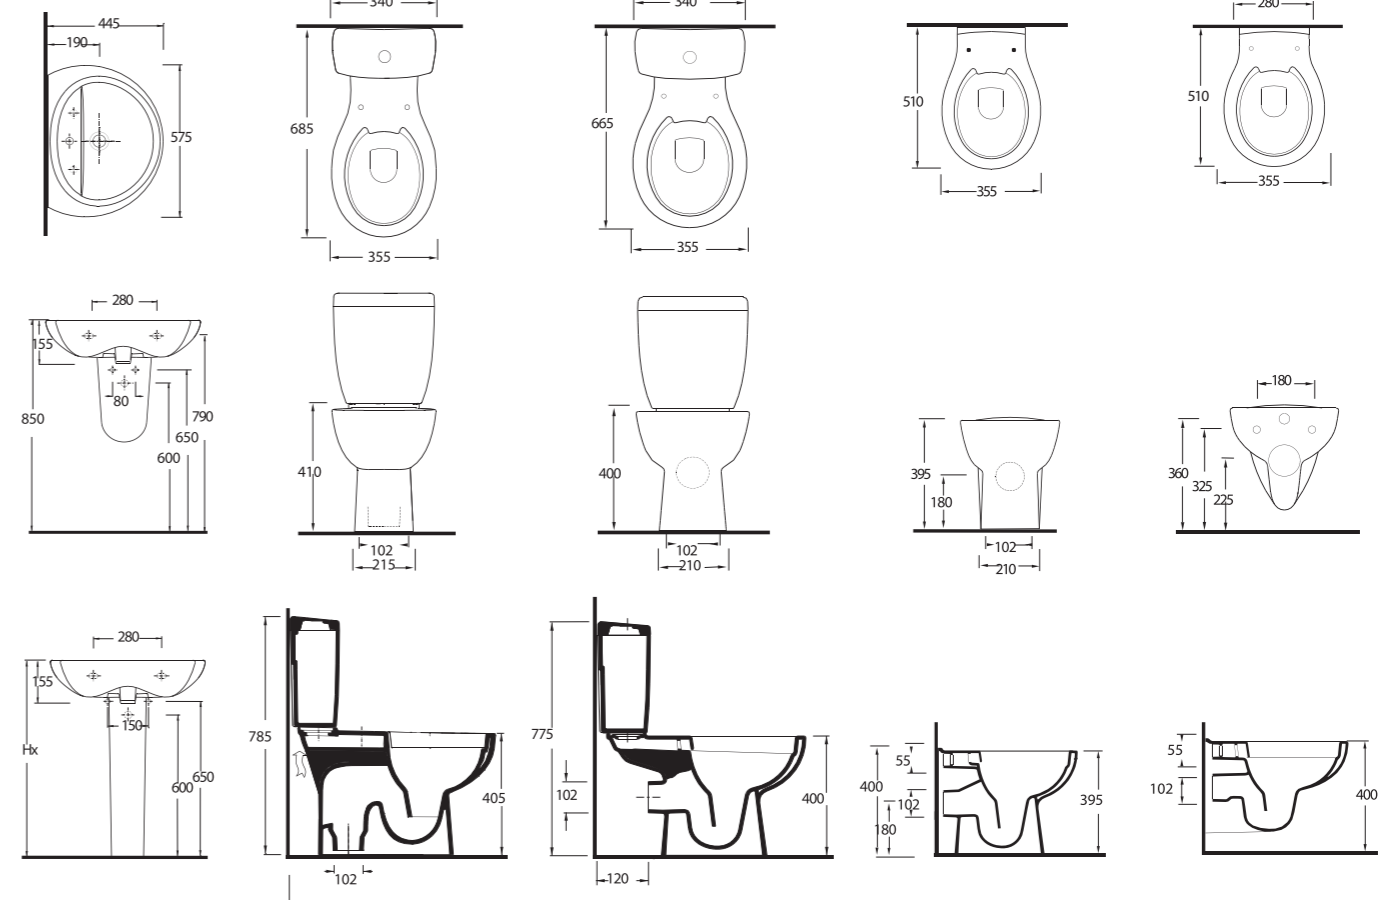

Aquasave Klozetler 6 Litre yerine 4 Litre su ile etkin temizlik sağlar.
Aquasave significantly reduces the water used in flushing from 6 to 4 liters.