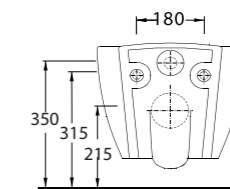

*Alvona*

**86511**  
Monoblok Asma Lavabo  
Monoblock Wall-hung  
Washbasin

**86303**  
Asma Klozet  
Wall-mounted WC

**86511**

Monoblok Asma Lavabo  
Monoblock Wall-hung  
Washbasin

**86303**

Asma Klozet  
Gömme Rezervuar  
uyumludur.  
Wall-mounted WC  
Compatible  
with concealed cistern.