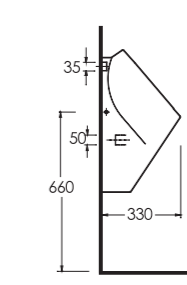

Pisuarlar

Üstten ve arkadan temiz su girişli Olympos Pisuarlar alttan ve duvardan pis su çıkışı olarak kullanılabilir. Ayrıca Sinda, Karya serileri içinde yer alan pisuarlar isteğe bağlı olarak kapaklı kullanılabilir.

Urinals

Olympos top and back water inlet urinal can be used as waste water outlet from the wall and bottom. Urinals come with or without covers according to your preference. Karya and Sinda series urinals use separators to divide areas into distinct sections.

Pisuarlar

Urinals

Ankastre Fotoselli
Pisuar
Integrated Sensor
Urinal

Susuz Pisuar
EVB3152 Kartuşu
uyumludur.
Waterless Urinal

Arkadan Su Girişli
Pisuar
Back Water Inlet Urinal

Arkadan Su Girişli
Pisuar
Back Water Inlet Urinal

Arkadan Su Girişli
Pisuar
Back Water
Inlet Urinal