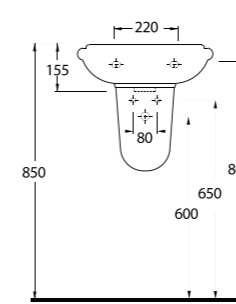

10551 Likya

10501 Likya

10451 Likya

20501 Lissa

Oval lavabo 10302
yarım ayak ve 60402
tam ayak uyumludur.
Oval washbasin
compatible with 10302
half pedestal and
60402 full pedestal.

Oval lavabo 10202
yarım ayak ve 60402
tam ayak uyumludur.
Oval washbasin
compatible with 10202
half pedestal and
60402 full pedestal.

Oval lavabo 10202
yarım ayak ve 60402
tam ayak uyumludur.
Oval washbasin
compatible with 10202
half pedestal and
60402 full pedestal.

Oval lavabo 20202
yarım ayak ve 60402
tam ayak uyumludur.
Oval washbasin
compatible with 20202
half pedestal and
60402 full pedestal.

20451 Lissa

91501 Lissa

91451 Lissa

91351 Lissa

Oval lavabo 20202
yarım ayak ve 60402
tam ayak uyumludur.
Oval washbasin
compatible with
20202 half pedestal
and 60402 full
pedestal.

Köşeli Lavabo
Cornered Washbasin

Köşeli Lavabo
Cornered Washbasin

Köşeli Lavabo
Cornered Washbasin