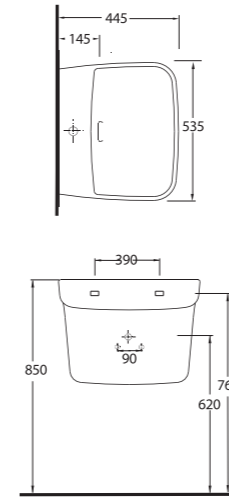

Aquasave Klozetler 6 Litre yerine 4 Litre su ile etkin temizlik sağlar.
Aquasave significantly reduces the water used in flushing from 6 to 4 liters.