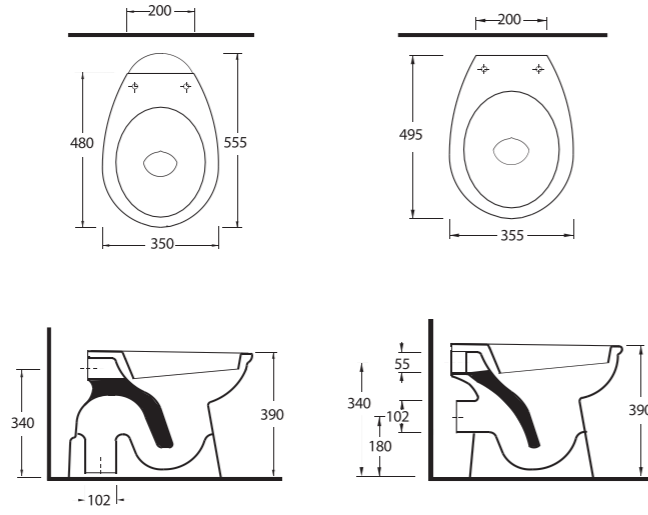

91103 Pınara

(S-trap)
Alttan Çıkışlı Klozet
Close Coupled WC

91203 Pınara

(P-trap)
Arkadan Çıkışlı Klozet
Close Coupled WC