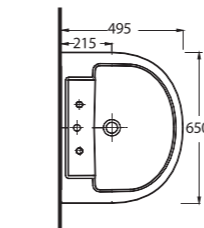

Aquasave Klozetler 6 Litre yerine 4 Litre su ile etkin temizlik sağlar.
Aquasave significantly reduces the water used in flushing from 6 to 4 liters.