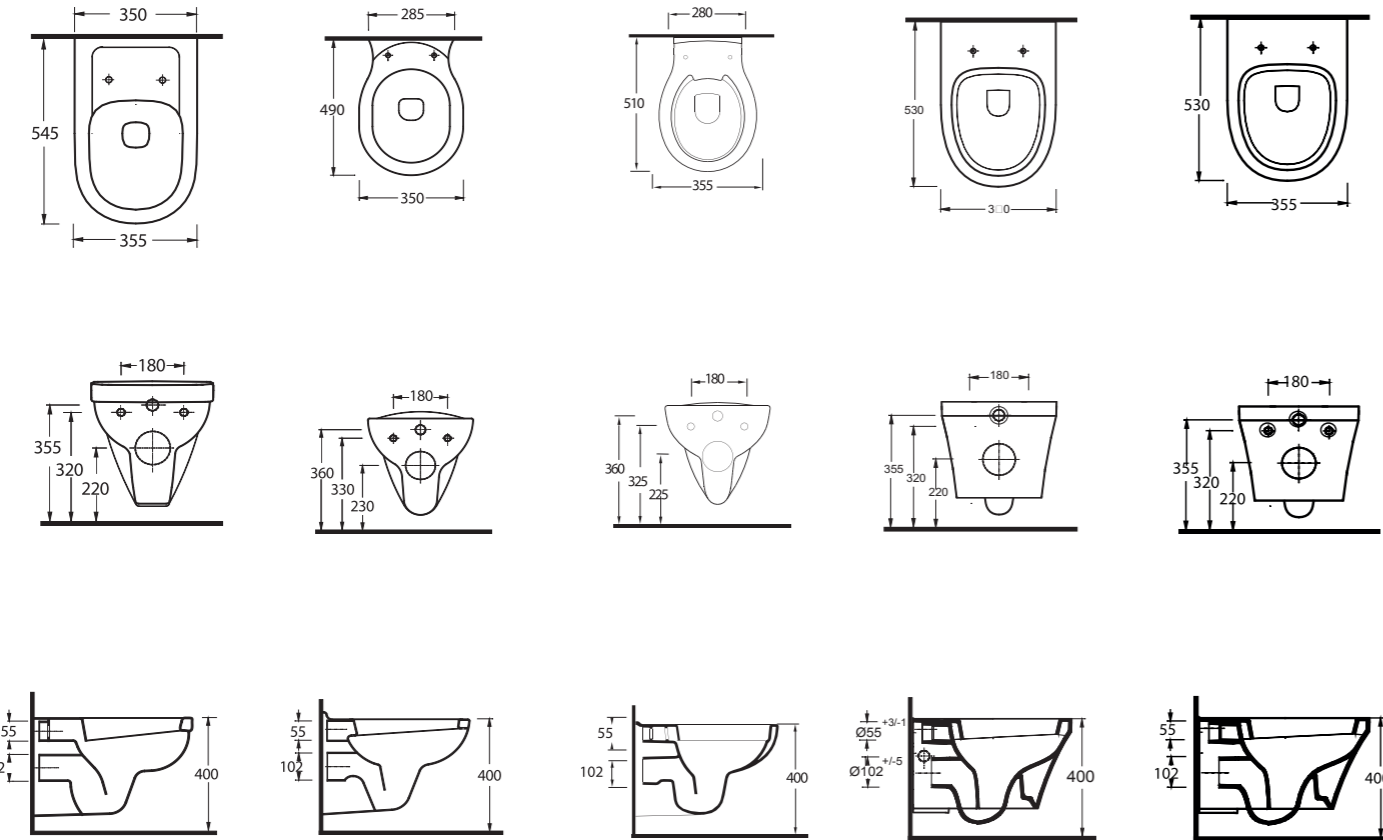

70303 Simena

14303 Era

39303 Olympos

52303 Engelli WC

Asma Klozet
Gömme Rezervuar
uyumludur.
Wall-Hung WC
compatible with
concealed cistern.

Asma Klozet
Gömme Rezervuar
uyumludur.
Wall-Hung WC
compatible with
concealed cistern.

Asma Klozet
Gömme Rezervuar
uyumludur.
Wall-Hung WC
compatible with
concealed cistern.

Asma Klozet
Disabled Wall Hung
WC