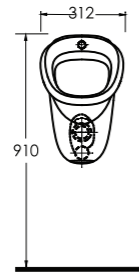

3710820 Olympos

3710800 Olympos

38508 Olympos

Üstten Su Girişli Pisuar
Top Water Inlet Urinal

Arkadan Su Girişli Pisuar
Back Water Inlet Urinal

Pisuar Ara Bölme
Urinal with Separator

Hela Taşları

En son teknoloji ile üretilen hela taşları, özel kanal yapıları sayesinde, su basıncını maksimum düzeyde kullanarak, 9 litre yerine 5 litre su ile etkin temizlik sağlıyor.

Squatting Pans

Engineered using the latest technology, squatting pans, thanks to a special canal design which takes advantage of a sharper gradient to produce the maximum water pressure possible, reduces the amount of water required to 5 instead of 9 liters for maximum flushing efficiency.