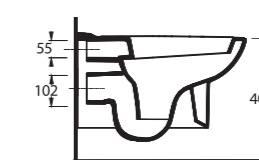

Asma Klozet  
Gömme Rezervuar  
uyumludur.  
Wall - Mounted WC  
compatible with  
concealed cistern.

Asma Klozet  
Wall-hung WC

Aquasave Klozetler 6 Litre yerine 4 Litre su ile etkin temizlik sağlar.  
Aquasave significantly reduces the water used in flushing from 6 to 4 liters.