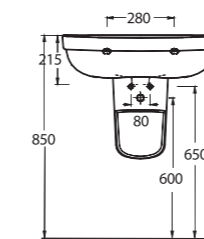

Aquasave Klozetler 6 Litre yerine 4 Litre su ile etkin temizlik sağlar.
Aquasave significantly reduces the water used in flushing from 6 to 4 liters.