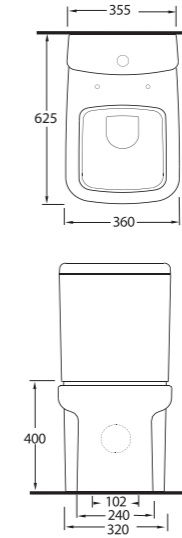

Aquasave Klozetler 6 Litre yerine 4 Litre su ile etkin temizlik sağlar.
Aquasave significantly reduces the water used in flushing from 6 to 4 liters.