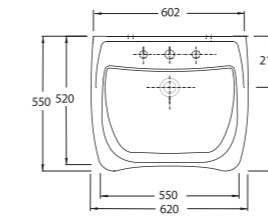

Aquasave Klozetler 6 Litre yerine 4 Litre su ile etkin temizlik sağlar.
Aquasave significantly reduces the water used in flushing from 6 to 4 liters.