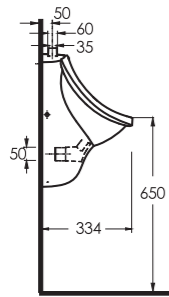

3710820 Olympos

3710800 Olympos

38508 Olympos

Üstten Su Girişli Pisuar
Top Water Inlet Urinal

Arkadan Su Girişli Pisuar
Back Water Inlet Urinal

Pisuar Ara Bölme
Urinal with Separator

Hela Taşları

En son teknoloji ile üretilen hela taşları, özel kanal yapıları sayesinde, su basıncını maksimum düzeyde kullanarak, 9 litre yerine 5 litre su ile etkin temizlik sağlıyor.

Squatting Pans

Engineered using the latest technology, squatting pans, thanks to a special canal design which takes advantage of a sharper gradient to produce the maximum water pressure possible, reduces the amount of water required to 5 instead of 9 liters for maximum flushing efficiency.