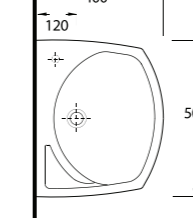

10551 Likya

10501 Likya

10451 Likya

20501 Lissa

Oval lavabo 10302
yarım ayak ve 60402
tam ayak uyumludur.
Oval washbasin
compatible with 10302
half pedestal and
60402 full pedestal.

Oval lavabo 10202
yarım ayak ve 60402
tam ayak uyumludur.
Oval washbasin
compatible with 10202
half pedestal and
60402 full pedestal.

Oval lavabo 10202
yarım ayak ve 60402
tam ayak uyumludur.
Oval washbasin
compatible with 10202
half pedestal and
60402 full pedestal.

Oval lavabo 20202
yarım ayak ve 60402
tam ayak uyumludur.
Oval washbasin
compatible with 20202
half pedestal and
60402 full pedestal.

20451 Lissa

91501 Lissa

91451 Lissa

91351 Lissa

Oval lavabo 20202
yarım ayak ve 60402
tam ayak uyumludur.
Oval washbasin
compatible with
20202 half pedestal
and 60402 full
pedestal.

Köşeli Lavabo
Cornered Washbasin

Köşeli Lavabo
Cornered Washbasin

Köşeli Lavabo
Cornered Washbasin