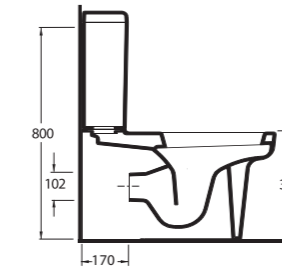

Aquasave Klozetler 6 Litre yerine 4 Litre su ile etkin temizlik sağlar.
Aquasave significantly reduces the water used in flushing from 6 to 4 liters.