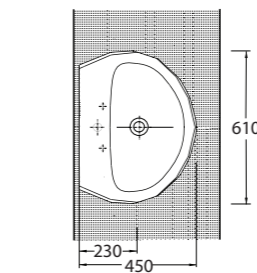

Aquasave Klozetler 6 Litre yerine 4 Litre su ile etkin temizlik sağlar.
Aquasave significantly reduces the water used in flushing from 6 to 4 liters.