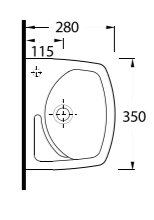

10551 Likya

10501 Likya

10451 Likya

20501 Lissa

Oval lavabo 10302
yarım ayak ve 60402
tam ayak uyumludur.
Oval washbasin
compatible with 10302
half pedestal and
60402 full pedestal.

Oval lavabo 10202
yarım ayak ve 60402
tam ayak uyumludur.
Oval washbasin
compatible with 10202
half pedestal and
60402 full pedestal.

Oval lavabo 10202
yarım ayak ve 60402
tam ayak uyumludur.
Oval washbasin
compatible with 10202
half pedestal and
60402 full pedestal.

Oval lavabo 20202
yarım ayak ve 60402
tam ayak uyumludur.
Oval washbasin
compatible with 20202
half pedestal and
60402 full pedestal.

20451 Lissa

91501 Lissa

91451 Lissa

91351 Lissa

Oval lavabo 20202
yarım ayak ve 60402
tam ayak uyumludur.
Oval washbasin
compatible with
20202 half pedestal
and 60402 full
pedestal.

Köşeli Lavabo
Cornered Washbasin

Köşeli Lavabo
Cornered Washbasin

Köşeli Lavabo
Cornered Washbasin