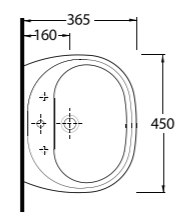

20451 Lissa

91501 Lissa

91451 Lissa

91351 Lissa

Oval lavabo 20202
yarım ayak ve 60402
tam ayak uyumludur.
Oval washbasin
compatible with
20202 half pedestal
and 60402 full
pedestal.

Köşeli Lavabo
Cornered Washbasin

Köşeli Lavabo
Cornered Washbasin

Köşeli Lavabo
Cornered Washbasin