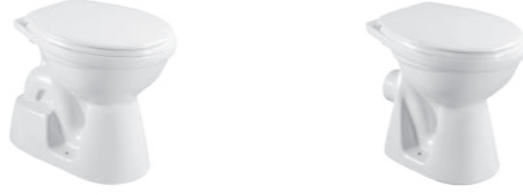

91103 Pınara

(S-trap)
Alttan Çıkışlı Klozet
Close Coupled WC

91203 Pınara

(P-trap)
Arkadan Çıkışlı Klozet
Close Coupled WC