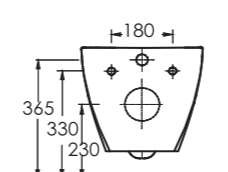

Asma Klozet  
Gömme Rezervuar  
uyumludur.  
Wall - Mounted WC  
compatible with  
concealed cistern.

Asma Klozet  
Wall-hung WC

Aquasave Klozetler 6 Litre yerine 4 Litre su ile etkin temizlik sağlar.  
Aquasave significantly reduces the water used in flushing from 6 to 4 liters.