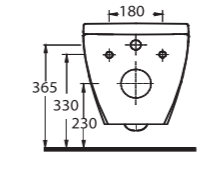

Asma Klozet  
Gömme Rezervuar  
uyumludur.  
Wall - Mounted WC  
compatible with  
concealed cistern.

Asma Klozet  
Wall-hung WC

Aquasave Klozetler 6 Litre yerine 4 Litre su ile etkin temizlik sağlar.  
Aquasave significantly reduces the water used in flushing from 6 to 4 liters.