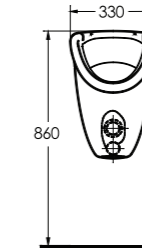

Pisuarlar

Üstten ve arkadan temiz su girişli Olympos Pisuarlar alttan ve duvardan pis su çıkışı olarak kullanılabilir. Ayrıca Sinda, Karya serileri içinde yer alan pisuarlar isteğe bağlı olarak kapaklı kullanılabilir.

Urinals

Olympos top and back water inlet urinal can be used as waste water outlet from the wall and bottom. Urinals come with or without covers according to your preference. Karya and Sinda series urinals use separators to divide areas into distinct sections.

Pisuarlar

Urinals

Ankastre Fotoselli
Pisuar
Integrated Sensor
Urinal

Susuz Pisuar
EVB3152 Kartuşu
uyumludur.
Waterless Urinal

Arkadan Su Girişli
Pisuar
Back Water Inlet Urinal

Arkadan Su Girişli
Pisuar
Back Water Inlet Urinal

Arkadan Su Girişli
Pisuar
Back Water
Inlet Urinal