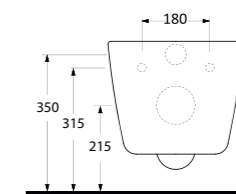

*Karina*

**64501**  
Monoblok Asma Lavabo  
Monoblock Wall-hung  
Washbasin

**64303**  
Asma Klozet  
Wall-mounted WC

**64501**

Monoblok Asma Lavabo  
Monoblock Wall-hung  
Washbasin

**64303**

Asma Klozet  
Gömme Rezervuar uyumludur.  
Wall-mounted WC Compatible  
with concealed cistern.