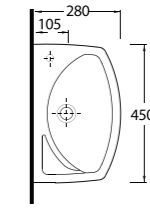

10551 Likya

10501 Likya

10451 Likya

20501 Lissa

Oval lavabo 10302
yarım ayak ve 60402
tam ayak uyumludur.
Oval washbasin
compatible with 10302
half pedestal and
60402 full pedestal.

Oval lavabo 10202
yarım ayak ve 60402
tam ayak uyumludur.
Oval washbasin
compatible with 10202
half pedestal and
60402 full pedestal.

Oval lavabo 10202
yarım ayak ve 60402
tam ayak uyumludur.
Oval washbasin
compatible with 10202
half pedestal and
60402 full pedestal.

Oval lavabo 20202
yarım ayak ve 60402
tam ayak uyumludur.
Oval washbasin
compatible with 20202
half pedestal and
60402 full pedestal.

20451 Lissa

91501 Lissa

91451 Lissa

91351 Lissa

Oval lavabo 20202
yarım ayak ve 60402
tam ayak uyumludur.
Oval washbasin
compatible with
20202 half pedestal
and 60402 full
pedestal.

Köşeli Lavabo
Cornered Washbasin

Köşeli Lavabo
Cornered Washbasin

Köşeli Lavabo
Cornered Washbasin