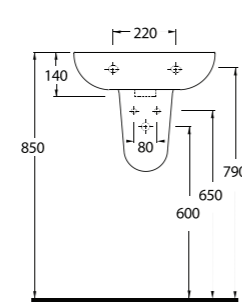

20451 Lissa

91501 Lissa

91451 Lissa

91351 Lissa

Oval lavabo 20202
yarım ayak ve 60402
tam ayak uyumludur.
Oval washbasin
compatible with
20202 half pedestal
and 60402 full
pedestal.

Köşeli Lavabo
Cornered Washbasin

Köşeli Lavabo
Cornered Washbasin

Köşeli Lavabo
Cornered Washbasin