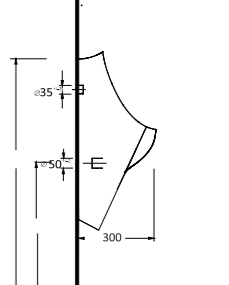

Pisuarlar

Üstten ve arkadan temiz su girişli Olympos Pisuarlar alttan ve duvardan pis su çıkışı olarak kullanılabilir. Ayrıca Sinda, Karya serileri içinde yer alan pisuarlar isteğe bağlı olarak kapaklı kullanılabilir.

Urinals

Olympos top and back water inlet urinal can be used as waste water outlet from the wall and bottom. Urinals come with or without covers according to your preference. Karya and Sinda series urinals use separators to divide areas into distinct sections.

Pisuarlar

Urinals

Ankastre Fotoselli
Pisuar
Integrated Sensor
Urinal

Susuz Pisuar
EVB3152 Kartuşu
uyumludur.
Waterless Urinal

Arkadan Su Girişli
Pisuar
Back Water Inlet Urinal

Arkadan Su Girişli
Pisuar
Back Water Inlet Urinal

Arkadan Su Girişli
Pisuar
Back Water
Inlet Urinal