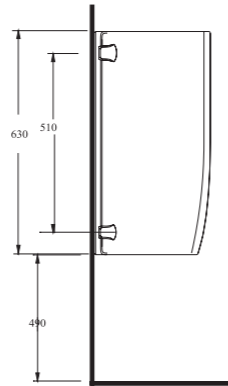

3710820 Olympos

3710800 Olympos

38508 Olympos

Üstten Su Girişli Pisuar
Top Water Inlet Urinal

Arkadan Su Girişli Pisuar
Back Water Inlet Urinal

Pisuar Ara Bölme
Urinal with Separator

Hela Taşları

En son teknoloji ile üretilen hela taşları, özel kanal yapıları sayesinde, su basıncını maksimum düzeyde kullanarak, 9 litre yerine 5 litre su ile etkin temizlik sağlıyor.

Squatting Pans

Engineered using the latest technology, squatting pans, thanks to a special canal design which takes advantage of a sharper gradient to produce the maximum water pressure possible, reduces the amount of water required to 5 instead of 9 liters for maximum flushing efficiency.