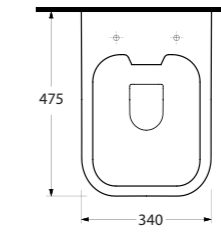

Washbasins and toilet seats have hygienic properties and these properties have been proven both by TSE laboratories and by fully equipped accredited laboratories. Antibacterial particles embedded in nanoscale inside the glass matrix were activated by sintering to achieve lifetime effect.