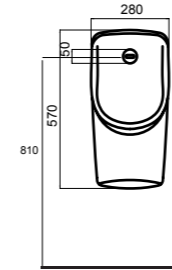

Pisuarlar

Üstten ve arkadan temiz su girişli Olympos Pisuarlar alttan ve duvardan pis su çıkışı olarak kullanılabilir. Ayrıca Sinda, Karya serileri içinde yer alan pisuarlar isteğe bağlı olarak kapaklı kullanılabilir.

Urinals

Olympos top and back water inlet urinal can be used as waste water outlet from the wall and bottom. Urinals come with or without covers according to your preference. Karya and Sinda series urinals use separators to divide areas into distinct sections.

Pisuarlar

Urinals

Ankastre Fotoselli
Pisuar
Integrated Sensor
Urinal

Susuz Pisuar
EVB3152 Kartuşu
uyumludur.
Waterless Urinal

Arkadan Su Girişli
Pisuar
Back Water Inlet Urinal

Arkadan Su Girişli
Pisuar
Back Water Inlet Urinal

Arkadan Su Girişli
Pisuar
Back Water
Inlet Urinal