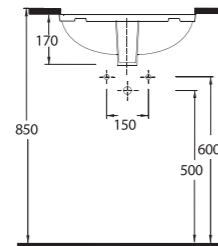

91561 Pınara

Dikdörtgen
Tezgah Altı Lavabo
56,5 x 43 cm
Rectangular
Undercounter
Washbasin

93501 Pınara

Dikdörtgen
Tezgah Altı Lavabo
51 x 40,5 cm
Rectangular
Undercounter
Washbasin

90561 Pınara

Oval
Tezgah Üstü Lavabo
56 x 47,5 cm
Oval
Countertop
Washbasin

**Compact
Lavabolar**

Lissa Lavabolar,
küçük mekanlar için değişik form ve
boyutlarda alternatifler sunuyor.

**Compact
Washbasins**

Lissa washbasins in different sizes
and shapes are explicitly designed
for tight spaces.