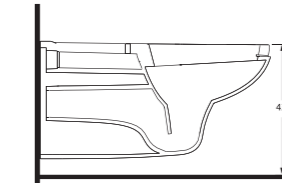

Aquasave Klozetler 6 Litre yerine 4 Litre su ile etkin temizlik sağlar.
Aquasave significantly reduces the water used in flushing from 6 to 4 liters.