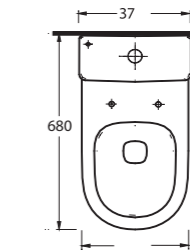

Aquasave Klozetler 6 Litre yerine 4 Litre su ile etkin temizlik sağlar.
Aquasave significantly reduces the water used in flushing from 6 to 4 liters.