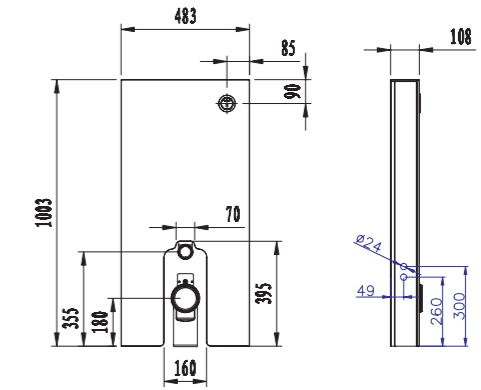

Duvara Tam Dayalı Tek
Parça WC uyumludur.
White Glass Cistern
compatible with Stand
Alone Back to Wall WC.