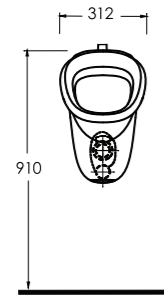

3710820 Olympos

3710800 Olympos

38508 Olympos

Üstten Su Girişli Pisuar
Top Water Inlet Urinal

Arkadan Su Girişli Pisuar
Back Water Inlet Urinal

Pisuar Ara Bölme
Urinal with Separator

Hela Taşları

En son teknoloji ile üretilen hela taşları, özel kanal yapıları sayesinde, su basıncını maksimum düzeyde kullanarak, 9 litre yerine 5 litre su ile etkin temizlik sağlıyor.

Squatting Pans

Engineered using the latest technology, squatting pans, thanks to a special canal design which takes advantage of a sharper gradient to produce the maximum water pressure possible, reduces the amount of water required to 5 instead of 9 liters for maximum flushing efficiency.