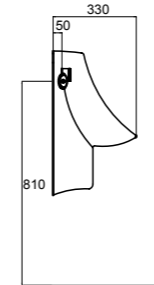

Pisuarlar

Üstten ve arkadan temiz su girişli Olympos Pisuarlar alttan ve duvardan pis su çıkışı olarak kullanılabilir. Ayrıca Sinda, Karya serileri içinde yer alan pisuarlar isteğe bağlı olarak kapaklı kullanılabilir.

Urinals

Olympos top and back water inlet urinal can be used as waste water outlet from the wall and bottom. Urinals come with or without covers according to your preference. Karya and Sinda series urinals use separators to divide areas into distinct sections.

Pisuarlar

Urinals

Ankastre Fotoselli
Pisuar
Integrated Sensor
Urinal

Susuz Pisuar
EVB3152 Kartuşu
uyumludur.
Waterless Urinal

Arkadan Su Girişli
Pisuar
Back Water Inlet Urinal

Arkadan Su Girişli
Pisuar
Back Water Inlet Urinal

Arkadan Su Girişli
Pisuar
Back Water
Inlet Urinal