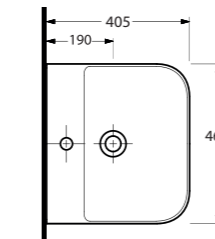

Washbasins and toilet seats have hygienic properties and these properties have been proven both by TSE laboratories and by fully equipped accredited laboratories. Antibacterial particles embedded in nanoscale inside the glass matrix were activated by sintering to achieve lifetime effect.