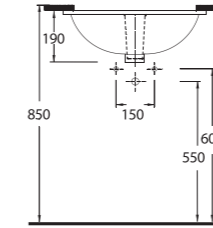

Tezgah Altı Lavabolar

Pınara Serisi'nde, tezgah altı olarak kullanılan oval formda, 3 farklı ebatta ürün bulunuyor. Dikdörtgen formda 2 farklı ebatta tasarlanmış tezgah altı lavabolar ise, farklı ve modern bir seçenek olarak göze çarpıyor.

Under Counter / Counter Top Washbasins

There are 3 different types in Pınara serie, which are used as undercounter washbasins in oval form.

Tezgah Altı Lavabolar

Under Counter / Counter Top Washbasins

91551 Pınara

Oval
Tezgah Altı Lavabo
55 x 46,5 cm
Oval
Undercounter
Washbasin

91531 Pınara

Oval
Tezgah Altı Lavabo
53,5 x 44,5 cm
Oval
Undercounter
Washbasin

91461 Pınara

Oval
Tezgah Altı Lavabo
46,5 x 37 cm
Oval
Undercounter
Washbasin