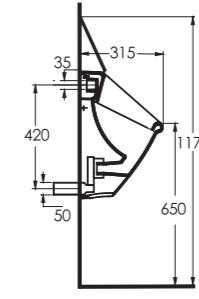

Pisuarlar

Üstten ve arkadan temiz su girişli Olympos Pisuarlar alttan ve duvardan pis su çıkışı olarak kullanılabilir. Ayrıca Sinda, Karya serileri içinde yer alan pisuarlar isteğe bağlı olarak kapaklı kullanılabilir.

Urinals

Olympos top and back water inlet urinal can be used as waste water outlet from the wall and bottom. Urinals come with or without covers according to your preference. Karya and Sinda series urinals use separators to divide areas into distinct sections.

Pisuarlar

Urinals

Ankastre Fotoselli
Pisuar
Integrated Sensor
Urinal

Susuz Pisuar
EVB3152 Kartuşu
uyumludur.
Waterless Urinal

Arkadan Su Girişli
Pisuar
Back Water Inlet Urinal

Arkadan Su Girişli
Pisuar
Back Water Inlet Urinal

Arkadan Su Girişli
Pisuar
Back Water
Inlet Urinal