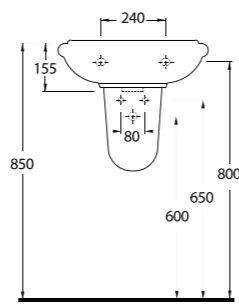

20451 Lissa

91501 Lissa

91451 Lissa

91351 Lissa

Oval lavabo 20202
yarım ayak ve 60402
tam ayak uyumludur.
Oval washbasin
compatible with
20202 half pedestal
and 60402 full
pedestal.

Köşeli Lavabo
Cornered Washbasin

Köşeli Lavabo
Cornered Washbasin

Köşeli Lavabo
Cornered Washbasin