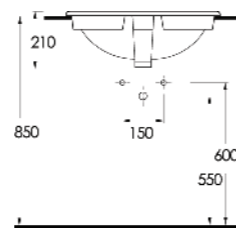

91561 Pınara

Dikdörtgen
Tezgah Altı Lavabo
56,5 x 43 cm
Rectangular
Undercounter
Washbasin

93501 Pınara

Dikdörtgen
Tezgah Altı Lavabo
51 x 40,5 cm
Rectangular
Undercounter
Washbasin

90561 Pınara

Oval
Tezgah Üstü Lavabo
56 x 47,5 cm
Oval
Countertop
Washbasin

**Compact
Lavabolar**

Lissa Lavabolar,
küçük mekanlar için değişik form ve
boyutlarda alternatifler sunuyor.

**Compact
Washbasins**

Lissa washbasins in different sizes
and shapes are explicitly designed
for tight spaces.