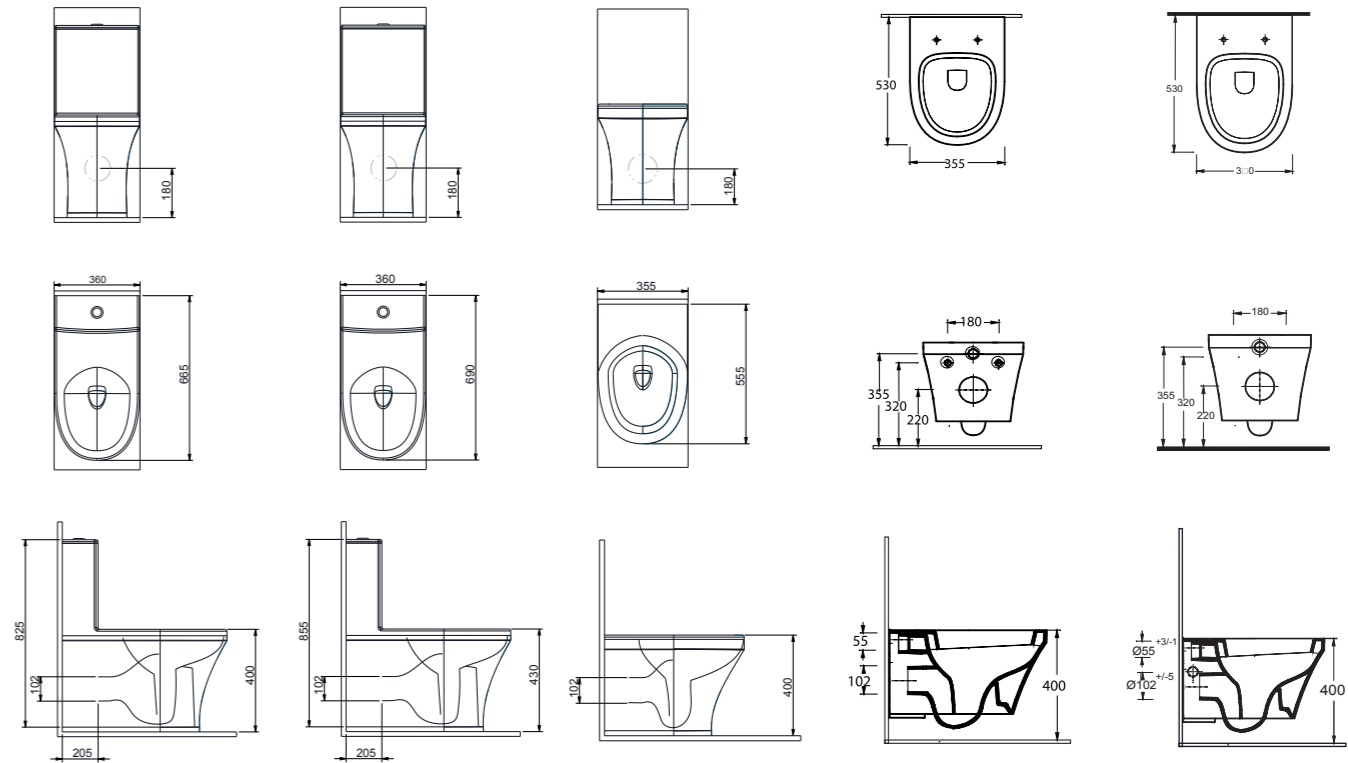

58403

Duvara Tam Dayalı Klozet
78104 rezervuar uyumludur.
Back to wall WC compatible with 78104.

58413

Duvara Tam Dayalı Yüksek Klozet
78104 rezervuar uyumludur.
High back to wall WC compatible with 78104.

58203

Duvara Tam Dayalı Tek Parça Klozet
Gömme rezervuar uyumludur.
Back to wall single piece WC compatible with concealed cistern.

58303

Asma Klozet
Gömme rezervuar uyumludur.
Wall-mounted WC compatible with concealed cistern.

58343

Entegre Musluklu Asma Klozet
Wall-mounted WC Integrated Bidet Faucet.