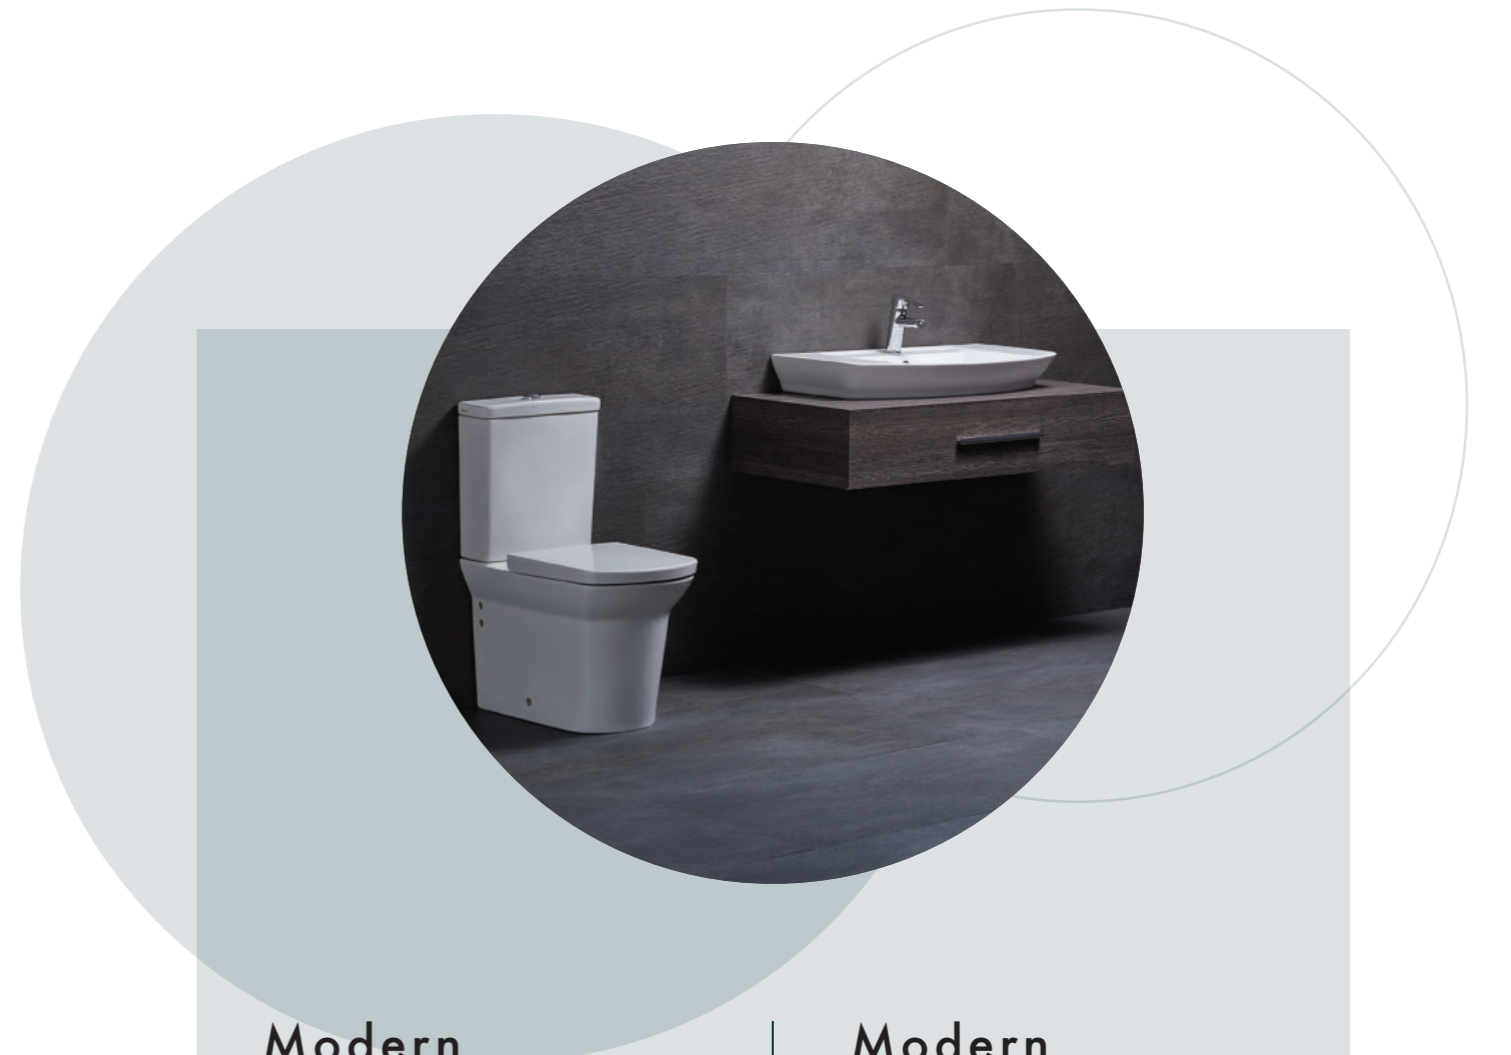

Didyma

Modern alternatifli çözümler

Takımın modern lavaboları etajerli banyo mobilyası ve yarım ayak kullanımları ile alternatifli çözümler sunuyor. Duvara tam dayalı klozeti, asma klozeti ve bide ürünlerindeki ince hatlar banyolara modern ve zarif esintiler taşıyor.

Modern Alternative Solutions

The stylish washbasins of Didyma provide choices with the alternatives; compatible with bathroom furnitures (shelf etc.) and combining with half pedestals. The slim lines of the back to wall closets, wall hung closets and bidets gives the Didyma series a modern and elegant look.