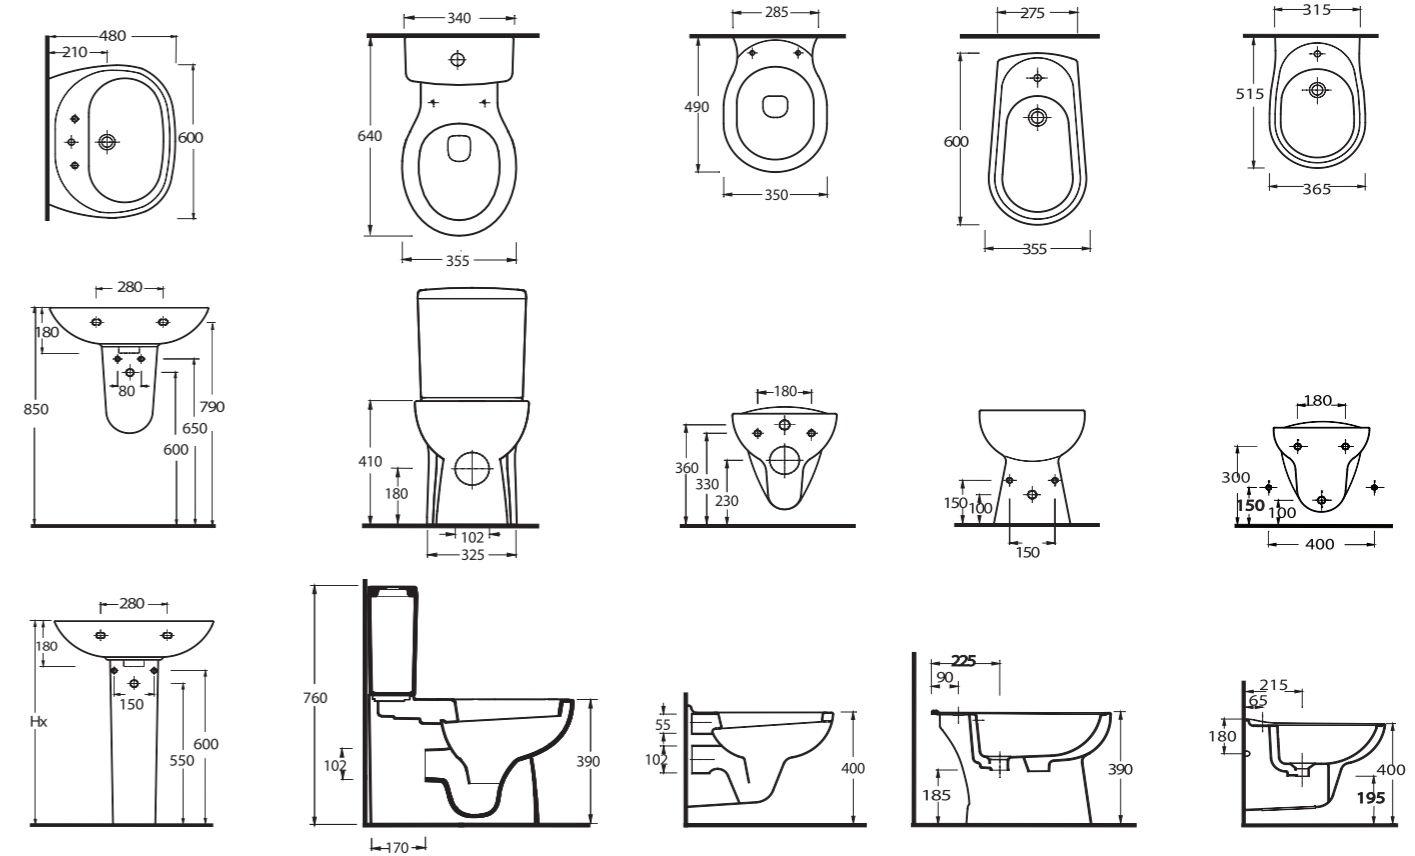

10303

Asma Klozet  
Gömme Rezervuar  
uyumludur.  
Wall-mounted WC  
Compatible with  
concealed cistern.

10105

Yerden Bide  
Floor-mounted  
Bidet

10205

Asma Bide  
Wall-mounted bidet

Aquasave Klozetler 6 Litre yerine 4 Litre su ile etkin temizlik sağlar.  
Aquasave significantly reduces the water used in flushing from 6 to 4 liters.