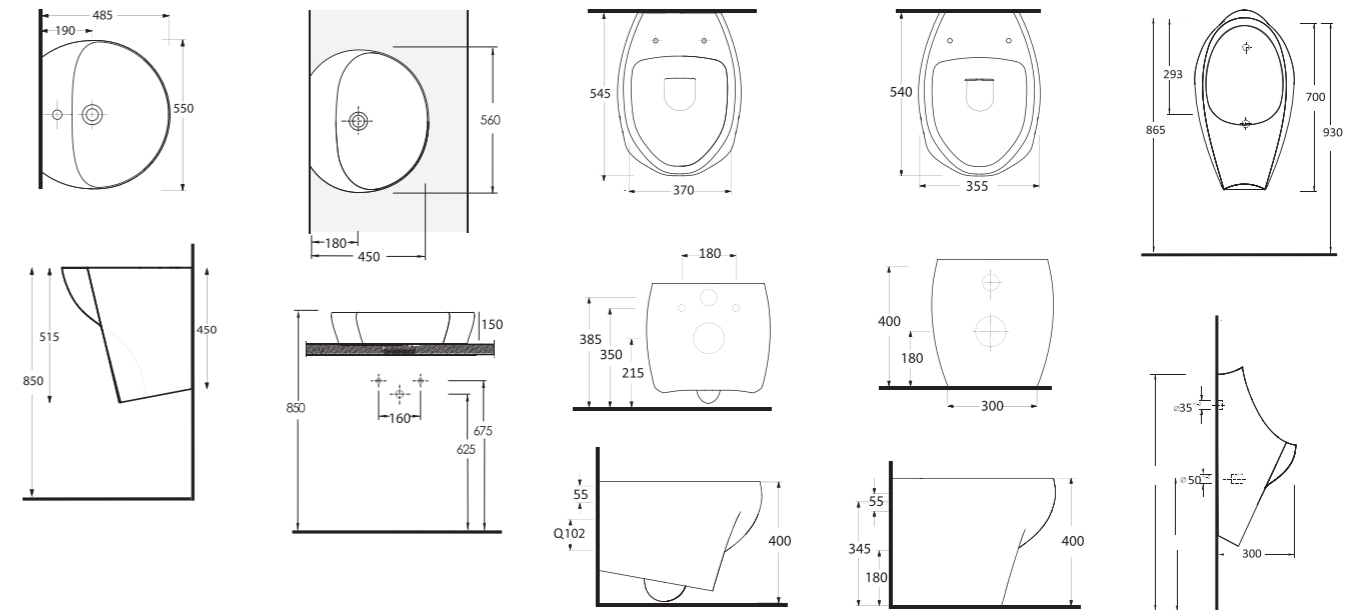

74551
Monoblok Asma
Lavabo
Monoblock Wall
Hung Washbasin

74561
Batarya Delikli
Tezgahüstü Lavabo
Bowl Washbasin
with tap hole
compatible
with bathroom
furnitures.

74303
Asma Klozet
Gömme Rezervuar
uyumludur.
Wall-mounted WC
compatible with
concealed cistern.

74213
Duvara Tam Dayalı
Tek Parça Klozet
Stand Alone Back
to Wall WC

74108
Arkadan Su
Girişli
Pisuvlar
Back Water
Inlet Urinal