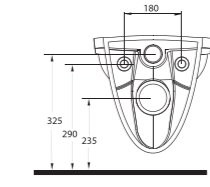

Aquasave Klozetler 6 Litre yerine 4 Litre su ile etkin temizlik sağlar.
Aquasave significantly reduces the water used in flushing from 6 to 4 liters.