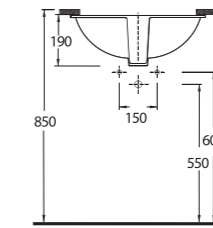

Tezgah Altı Lavabolar

Pınara Serisi'nde, tezgah altı olarak kullanılan oval formda, 3 farklı ebatta ürün bulunuyor. Dikdörtgen formda 2 farklı ebatta tasarlanmış tezgah altı lavabolar ise, farklı ve modern bir seçenek olarak göze çarpıyor.

Under Counter / Counter Top Washbasins

There are 3 different types in Pınara serie, which are used as undercounter washbasins in oval form.

Tezgah Altı Lavabolar

Under Counter / Counter Top Washbasins

91551 Pınara

Oval
Tezgah Altı Lavabo
55 x 46,5 cm
Oval
Undercounter
Washbasin

91531 Pınara

Oval
Tezgah Altı Lavabo
53,5 x 44,5 cm
Oval
Undercounter
Washbasin

91461 Pınara

Oval
Tezgah Altı Lavabo
46,5 x 37 cm
Oval
Undercounter
Washbasin