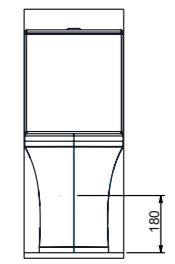

Aquasave Klozetler 6 Litre yerine 4 Litre su ile etkin temizlik sağlar.
Aquasave significantly reduces the water used in flushing from 6 to 4 liters.