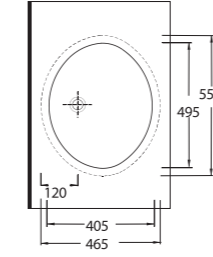

Tezgah Altı Lavabolar

Pınara Serisi'nde, tezgah altı olarak kullanılan oval formda, 3 farklı ebatta ürün bulunuyor. Dikdörtgen formda 2 farklı ebatta tasarlanmış tezgah altı lavabolar ise, farklı ve modern bir seçenek olarak göze çarpıyor.

Under Counter / Counter Top Washbasins

There are 3 different types in Pınara serie, which are used as undercounter washbasins in oval form.

Tezgah Altı Lavabolar

Under Counter / Counter Top Washbasins

91551 Pınara

Oval
Tezgah Altı Lavabo
55 x 46,5 cm
Oval
Undercounter
Washbasin

91531 Pınara

Oval
Tezgah Altı Lavabo
53,5 x 44,5 cm
Oval
Undercounter
Washbasin

91461 Pınara

Oval
Tezgah Altı Lavabo
46,5 x 37 cm
Oval
Undercounter
Washbasin