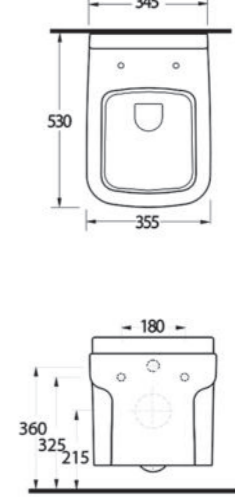

Aquasave Klozetler 6 Litre yerine 4 Litre su ile etkin temizlik sağlar.
Aquasave significantly reduces the water used in flushing from 6 to 4 liters.