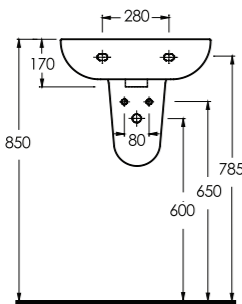

20451 Lissa

91501 Lissa

91451 Lissa

91351 Lissa

Oval lavabo 20202
yarım ayak ve 60402
tam ayak uyumludur.
Oval washbasin
compatible with
20202 half pedestal
and 60402 full
pedestal.

Köşeli Lavabo
Cornered Washbasin

Köşeli Lavabo
Cornered Washbasin

Köşeli Lavabo
Cornered Washbasin