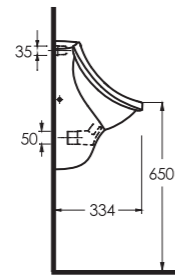

3710820 Olympos

3710800 Olympos

38508 Olympos

Üstten Su Girişli Pisuar
Top Water Inlet Urinal

Arkadan Su Girişli Pisuar
Back Water Inlet Urinal

Pisuar Ara Bölme
Urinal with Separator

Hela Taşları

En son teknoloji ile üretilen hela taşları, özel kanal yapıları sayesinde, su basıncını maksimum düzeyde kullanarak, 9 litre yerine 5 litre su ile etkin temizlik sağlıyor.

Squatting Pans

Engineered using the latest technology, squatting pans, thanks to a special canal design which takes advantage of a sharper gradient to produce the maximum water pressure possible, reduces the amount of water required to 5 instead of 9 liters for maximum flushing efficiency.