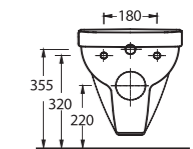

Aquasave Klozetler 6 Litre yerine 4 Litre su ile etkin temizlik sağlar.
Aquasave significantly reduces the water used in flushing from 6 to 4 liters.