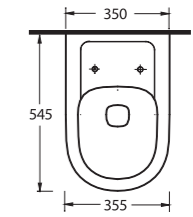

Aquasave Klozetler 6 Litre yerine 4 Litre su ile etkin temizlik sağlar.
Aquasave significantly reduces the water used in flushing from 6 to 4 liters.