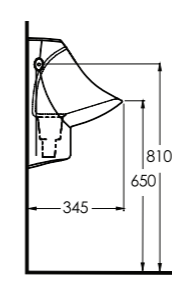

Pisuarlar

Üstten ve arkadan temiz su girişli Olympos Pisuarlar alttan ve duvardan pis su çıkışı olarak kullanılabilir. Ayrıca Sinda, Karya serileri içinde yer alan pisuarlar isteğe bağlı olarak kapaklı kullanılabilir.

Urinals

Olympos top and back water inlet urinal can be used as waste water outlet from the wall and bottom. Urinals come with or without covers according to your preference. Karya and Sinda series urinals use separators to divide areas into distinct sections.

Pisuarlar

Urinals

Ankastre Fotoselli
Pisuar
Integrated Sensor
Urinal

Susuz Pisuar
EVB3152 Kartuşu
uyumludur.
Waterless Urinal

Arkadan Su Girişli
Pisuar
Back Water Inlet Urinal

Arkadan Su Girişli
Pisuar
Back Water Inlet Urinal

Arkadan Su Girişli
Pisuar
Back Water
Inlet Urinal