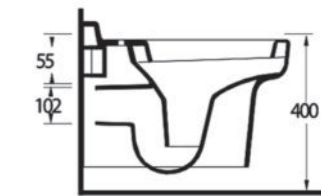

Aquasave Klozetler 6 Litre yerine 4 Litre su ile etkin temizlik sağlar.
Aquasave significantly reduces the water used in flushing from 6 to 4 liters.