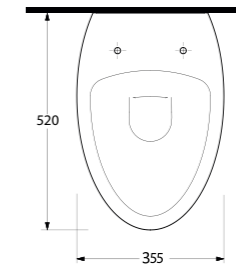

*Karina*

**64501**  
Monoblok Asma Lavabo  
Monoblock Wall-hung  
Washbasin

**64303**  
Asma Klozet  
Wall-mounted WC

**64501**

Monoblok Asma Lavabo  
Monoblock Wall-hung  
Washbasin

**64303**

Asma Klozet  
Gömme Rezervuar uyumludur.  
Wall-mounted WC Compatible  
with concealed cistern.