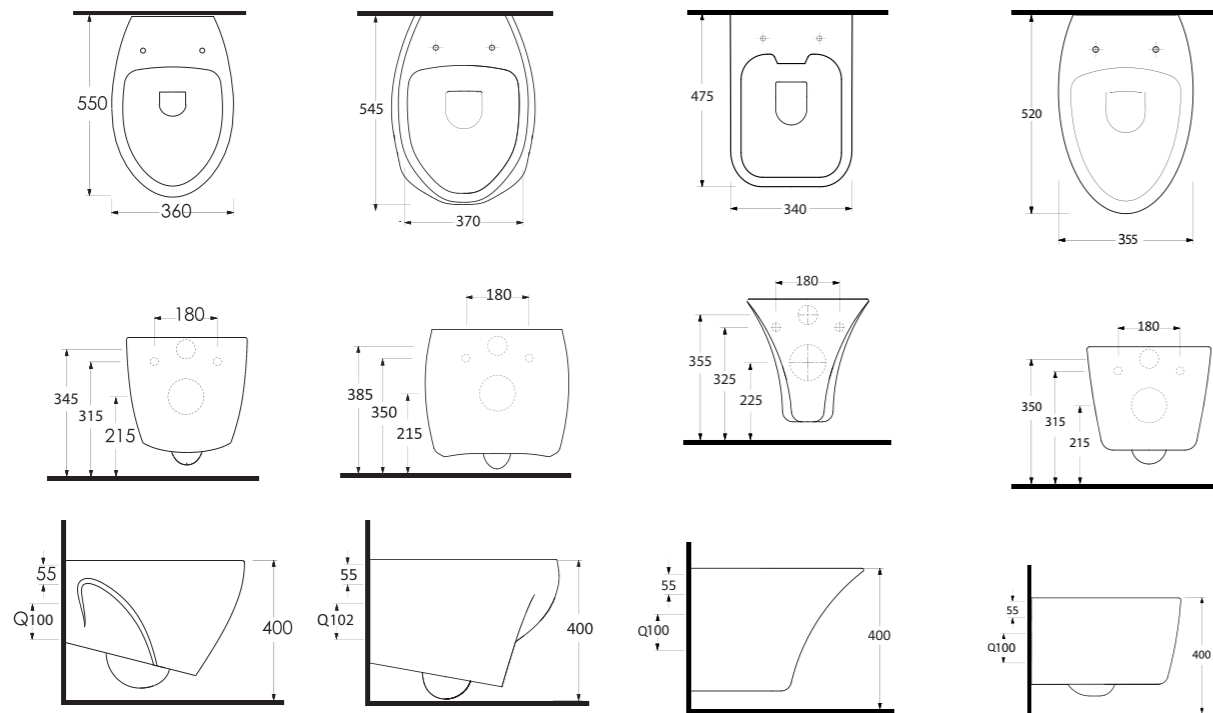

87303 Diamas

Asma Klozet
Gömme Rezervuar
uyumludur.
Wall-mounted WC
compatible with
concealed cistern.

87303 Diamas

Asma Klozet
Gömme Rezervuar
uyumludur.
Wall-mounted WC
compatible with
concealed cistern.

88303 Knidos

Kanalsız Asma Klozet
Gömme Rezervuar
uyumludur.
Rimless
Wall-mounted WC
compatible with
concealed cistern.

56303 Sura

Asma Klozet
Gömme Rezervuar
uyumludur.
Wall-mounted WC
compatible with
concealed cistern.

46303 Arna

Asma Klozet
Gömme Rezervuar
uyumludur.
Wall-mounted WC
compatible with
concealed cistern.