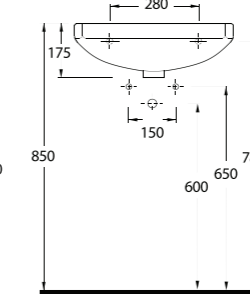

10551 Likya

10501 Likya

10451 Likya

20501 Lissa

Oval lavabo 10302
yarım ayak ve 60402
tam ayak uyumludur.
Oval washbasin
compatible with 10302
half pedestal and
60402 full pedestal.

Oval lavabo 10202
yarım ayak ve 60402
tam ayak uyumludur.
Oval washbasin
compatible with 10202
half pedestal and
60402 full pedestal.

Oval lavabo 10202
yarım ayak ve 60402
tam ayak uyumludur.
Oval washbasin
compatible with 10202
half pedestal and
60402 full pedestal.

Oval lavabo 20202
yarım ayak ve 60402
tam ayak uyumludur.
Oval washbasin
compatible with 20202
half pedestal and
60402 full pedestal.

20451 Lissa

91501 Lissa

91451 Lissa

91351 Lissa

Oval lavabo 20202
yarım ayak ve 60402
tam ayak uyumludur.
Oval washbasin
compatible with
20202 half pedestal
and 60402 full
pedestal.

Köşeli Lavabo
Cornered Washbasin

Köşeli Lavabo
Cornered Washbasin

Köşeli Lavabo
Cornered Washbasin