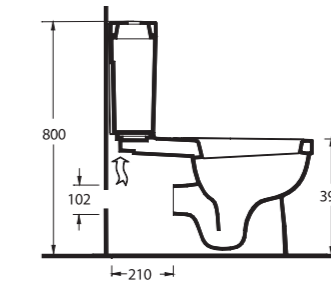

Aquasave Klozetler 6 Litre yerine 4 Litre su ile etkin temizlik sağlar.
Aquasave significantly reduces the water used in flushing from 6 to 4 liters.