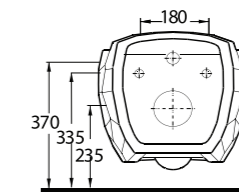

Aquasave Klozetler 6 Litre yerine 4 Litre su ile etkin temizlik sağlar.
Aquasave significantly reduces the water used in flushing from 6 to 4 liters.