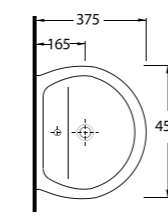

10551 Likya

10501 Likya

10451 Likya

20501 Lissa

Oval lavabo 10302
yarım ayak ve 60402
tam ayak uyumludur.
Oval washbasin
compatible with 10302
half pedestal and
60402 full pedestal.

Oval lavabo 10202
yarım ayak ve 60402
tam ayak uyumludur.
Oval washbasin
compatible with 10202
half pedestal and
60402 full pedestal.

Oval lavabo 10202
yarım ayak ve 60402
tam ayak uyumludur.
Oval washbasin
compatible with 10202
half pedestal and
60402 full pedestal.

Oval lavabo 20202
yarım ayak ve 60402
tam ayak uyumludur.
Oval washbasin
compatible with 20202
half pedestal and
60402 full pedestal.

20451 Lissa

91501 Lissa

91451 Lissa

91351 Lissa

Oval lavabo 20202
yarım ayak ve 60402
tam ayak uyumludur.
Oval washbasin
compatible with
20202 half pedestal
and 60402 full
pedestal.

Köşeli Lavabo
Cornered Washbasin

Köşeli Lavabo
Cornered Washbasin

Köşeli Lavabo
Cornered Washbasin