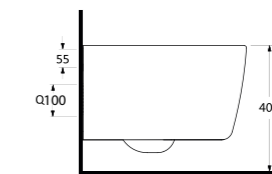

*Karina*

**64501**  
Monoblok Asma Lavabo  
Monoblock Wall-hung  
Washbasin

**64303**  
Asma Klozet  
Wall-mounted WC

**64501**

Monoblok Asma Lavabo  
Monoblock Wall-hung  
Washbasin

**64303**

Asma Klozet  
Gömme Rezervuar uyumludur.  
Wall-mounted WC Compatible  
with concealed cistern.