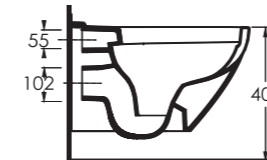

Asma Klozet  
Gömme Rezervuar  
uyumludur.  
Wall - Mounted WC  
compatible with  
concealed cistern.

Asma Klozet  
Wall-hung WC

Aquasave Klozetler 6 Litre yerine 4 Litre su ile etkin temizlik sağlar.  
Aquasave significantly reduces the water used in flushing from 6 to 4 liters.