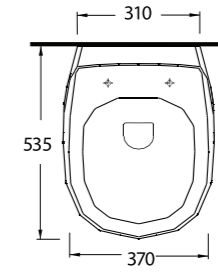

Aquasave Klozetler 6 Litre yerine 4 Litre su ile etkin temizlik sağlar.
Aquasave significantly reduces the water used in flushing from 6 to 4 liters.