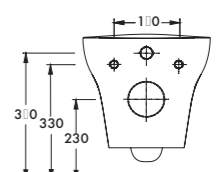

Asma Klozet  
Gömme Rezervuar  
uyumludur.  
Wall - Mounted WC  
compatible with  
concealed cistern.

Asma Klozet  
Wall-hung WC

Aquasave Klozetler 6 Litre yerine 4 Litre su ile etkin temizlik sağlar.  
Aquasave significantly reduces the water used in flushing from 6 to 4 liters.