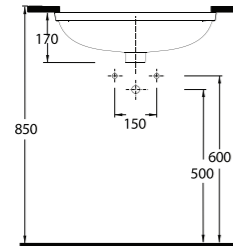

91561 Pınara

Dikdörtgen
Tezgah Altı Lavabo
56,5 x 43 cm
Rectangular
Undercounter
Washbasin

93501 Pınara

Dikdörtgen
Tezgah Altı Lavabo
51 x 40,5 cm
Rectangular
Undercounter
Washbasin

90561 Pınara

Oval
Tezgah Üstü Lavabo
56 x 47,5 cm
Oval
Countertop
Washbasin

**Compact
Lavabolar**

Lissa Lavabolar,
küçük mekanlar için değişik form ve
boyutlarda alternatifler sunuyor.

**Compact
Washbasins**

Lissa washbasins in different sizes
and shapes are explicitly designed
for tight spaces.