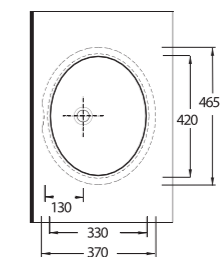

Tezgah Altı Lavabolar

Pınara Serisi'nde, tezgah altı olarak kullanılan oval formda, 3 farklı ebatta ürün bulunuyor. Dikdörtgen formda 2 farklı ebatta tasarlanmış tezgah altı lavabolar ise, farklı ve modern bir seçenek olarak göze çarpıyor.

Under Counter / Counter Top Washbasins

There are 3 different types in Pınara serie, which are used as undercounter washbasins in oval form.

Tezgah Altı Lavabolar

Under Counter / Counter Top Washbasins

91551 Pınara

Oval
Tezgah Altı Lavabo
55 x 46,5 cm
Oval
Undercounter
Washbasin

91531 Pınara

Oval
Tezgah Altı Lavabo
53,5 x 44,5 cm
Oval
Undercounter
Washbasin

91461 Pınara

Oval
Tezgah Altı Lavabo
46,5 x 37 cm
Oval
Undercounter
Washbasin