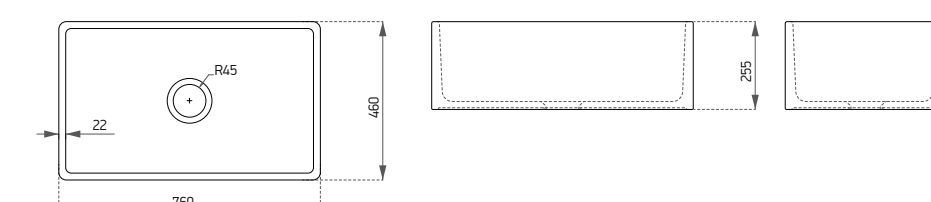

50283 Glory Kitchen Sink

- 84 cm Ceramic Washbasin
- 285x490x870 mm
- 44.00 kg (+/- %5)
- 0,121 m³
- 8 pieces for pallet

50276 Glory Kitchen Sink

- 76 cm Ceramic Washbasin
- 285x490x790 mm
- 41.22 kg (+/- %5)
- 0,110 m³
- 8 pieces for pallet
- 12 pieces for pallet