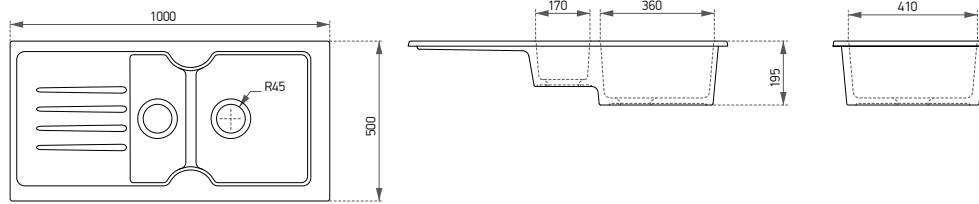

If you want a modern and healthy kitchen sink, "Velena" is your choice.

KITCHEN SINK

COLOR SELECTION

RENK SEÇENEKLERİ

TECHNICAL DETAILS

TEKNİK DETAYLAR

54100 Velena Kitchen Sink

- 100 cm Ceramic Washbasin
- 530x1030x225 mm
- 23.90 kg (+/- %5)
- 0,122 m³
- 12 pieces for pallet