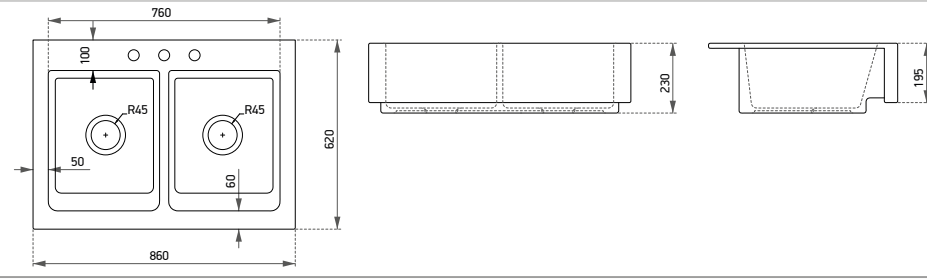

LHA
Cuisines
Designes

durability
&
hygiene
of ceramics
in kitchens.

COLOR SELECTION

RENK SEÇENEKLERİ

TECHNICAL DETAILS

TEKNİK DETAYLAR

50187 Aya Kitchen Sink

-  86 cm Ceramic Sink
-  650x890x260 mm
-  36.05 kg (+- %5)
-  0,150 m³
-  8 pieces for pallet

50186 Aya Kitchen Sink

-  86 cm Ceramic Sink
-  650x890x260 mm
-  39.85 kg (+- %5)
-  0,150 m³
-  8 pieces for pallet

50185 Aya Kitchen Sink

-  86 cm Ceramic Washbasin
-  585x890x260 mm
-  31.40 kg (+- %5)
-  0,135 m³
-  8 pieces for pallet