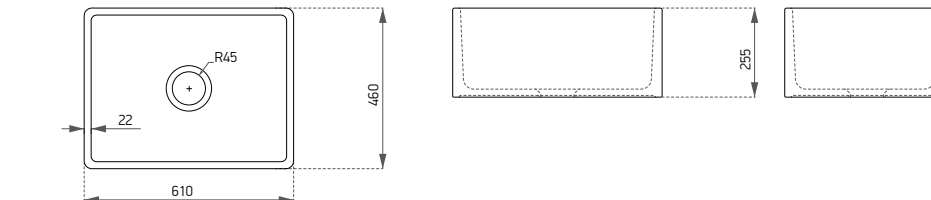

50260 Glory Kitchen Sink

- 61 cm Ceramic Washbasin
- 285x490x640 mm
- 33.60 kg (+/- %5)
- 0,089 m³
- 16 pieces for pallet