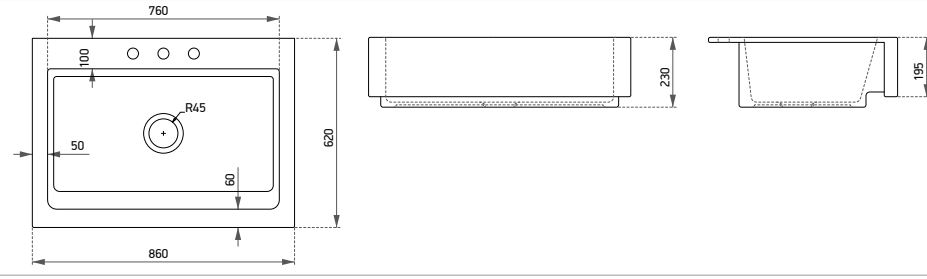

50186 Aya Kitchen Sink

- 86 cm Ceramic Sink
- 650x890x260 mm
- 39.85 kg (+- %5)
- 0,150 m³
- 8 pieces for pallet