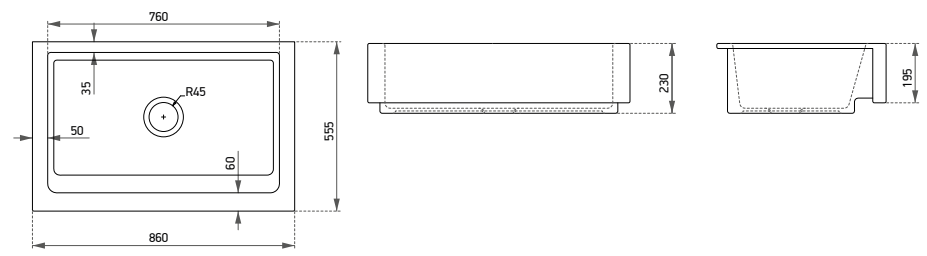

LHA
Cuisines
Designes

durability
&
hygiene
of ceramics
in kitchens.

COLOR SELECTION

RENK SEÇENEKLERİ

TECHNICAL DETAILS

TEKNİK DETAYLAR

50187 Aya Kitchen Sink

-  86 cm Ceramic Sink
-  650x890x260 mm
-  36.05 kg (+- %5)
-  0,150 m³
-  8 pieces for pallet

50186 Aya Kitchen Sink

-  86 cm Ceramic Sink
-  650x890x260 mm
-  39.85 kg (+- %5)
-  0,150 m³
-  8 pieces for pallet

50185 Aya Kitchen Sink

-  86 cm Ceramic Washbasin
-  585x890x260 mm
-  31.40 kg (+- %5)
-  0,135 m³
-  8 pieces for pallet

50166 Aya Kitchen Sink

-  66 cm Ceramic Washbasin
-  650x690x260 mm
-  25.00 kg (+- %5)
-  0,116 m³
-  12 pieces for pallet

durability &
hygiene
of ceramics
in kitchens.

KITCHEN SINK

ARYA

PRUVA
KITCHEN SINK