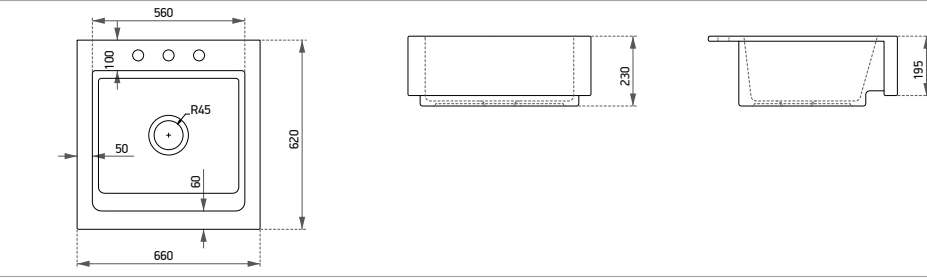

50186 Aya Kitchen Sink

-  86 cm Ceramic Sink
-  650x890x260 mm
-  39.85 kg (+- %5)
-  0,150 m³
-  8 pieces for pallet

50185 Aya Kitchen Sink

-  86 cm Ceramic Washbasin
-  585x890x260 mm
-  31.40 kg (+- %5)
-  0,135 m³
-  8 pieces for pallet

50166 Aya Kitchen Sink

-  66 cm Ceramic Washbasin
-  650x690x260 mm
-  25.00 kg (+- %5)
-  0,116 m³
-  12 pieces for pallet

durability &
hygiene
of ceramics
in kitchens.

KITCHEN SINK

ARYA

PRUVA
KITCHEN SINK